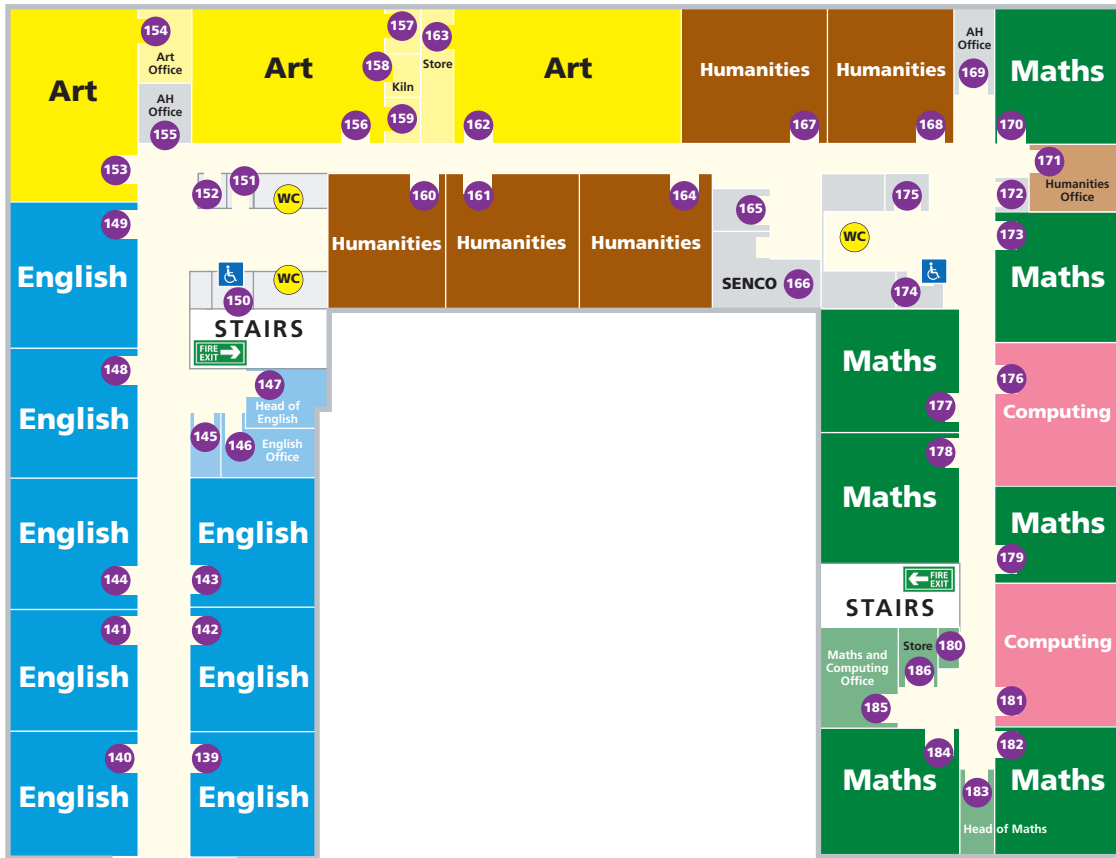

Ground floor

	Fire (Escape) Doors		Assisted Toilet		Lift
	First Aid		Toilet		

	Art
	Computing
	English
	Humanities
	Maths
	Modern Foreign Languages
	Music & Drama

First floor

	Fire Exit		Assisted Toilet		Lift
	Toliet				