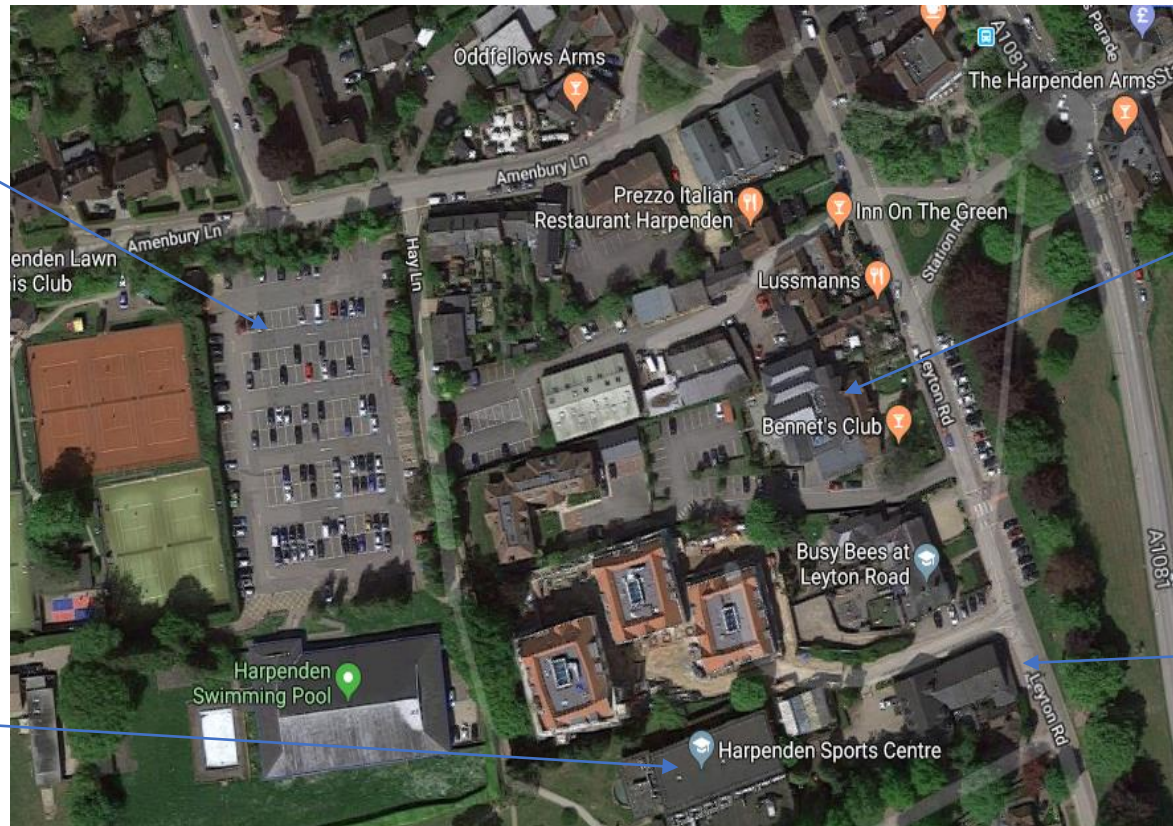

## Transition Day - Map

### Amenbury Lane Car Park

#### Pay and Display

You are advised to park here for drop off.